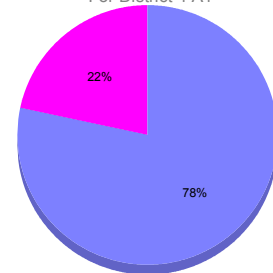

Goal, New, Dropped, Gain/Loss

Comparison of Membership Gain/Loss

Current Year Compared to the Previous Year

Gender Comparison 2010-2011

For District 4 A1

Oct/Nov/Dec

Male Female