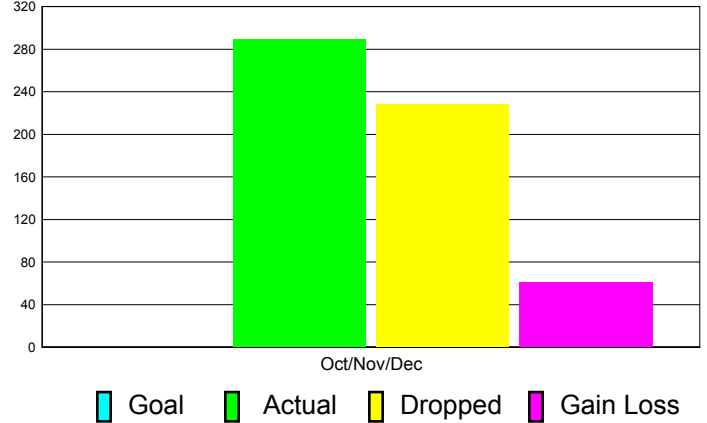

Membership Results 2011-2012

Goal, New, Dropped, Gain/Loss